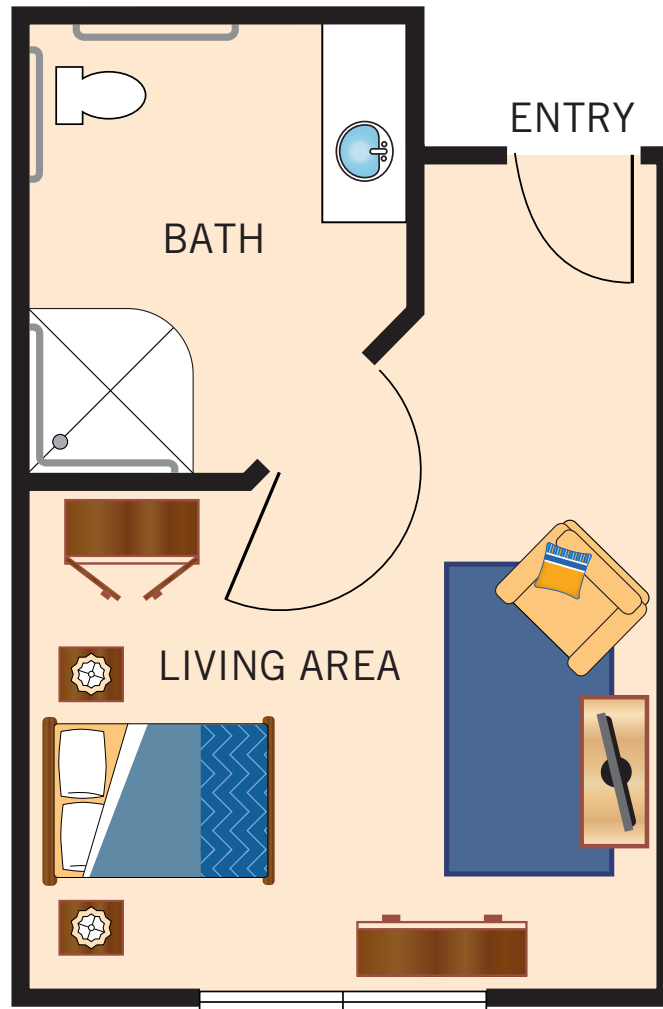

SAGE I – PRIVATE

Studio

261 Square Feet

Floor plans are not to scale and are shown for comparative purposes only.
Actual apartment floor plans may have minor variations.

SAGE II – SEMIPRIVATE

Studio
375 Square Feet

Floor plans are not to scale and are shown for comparative purposes only.
Actual apartment floor plans may have minor variations.