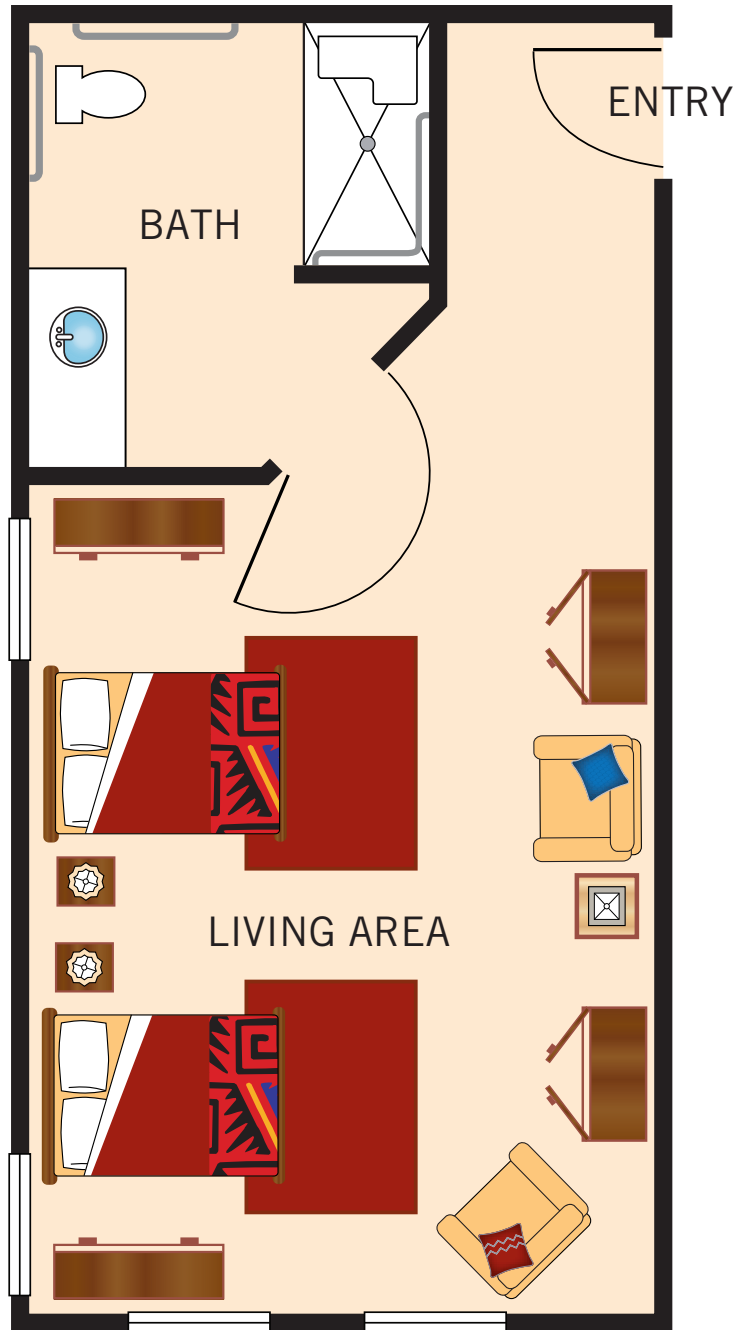

SAGE I – PRIVATE

Studio

261 Square Feet

Floor plans are not to scale and are shown for comparative purposes only.
Actual apartment floor plans may have minor variations.

SAGE II – SEMIPRIVATE

Studio
375 Square Feet

Floor plans are not to scale and are shown for comparative purposes only.
Actual apartment floor plans may have minor variations.