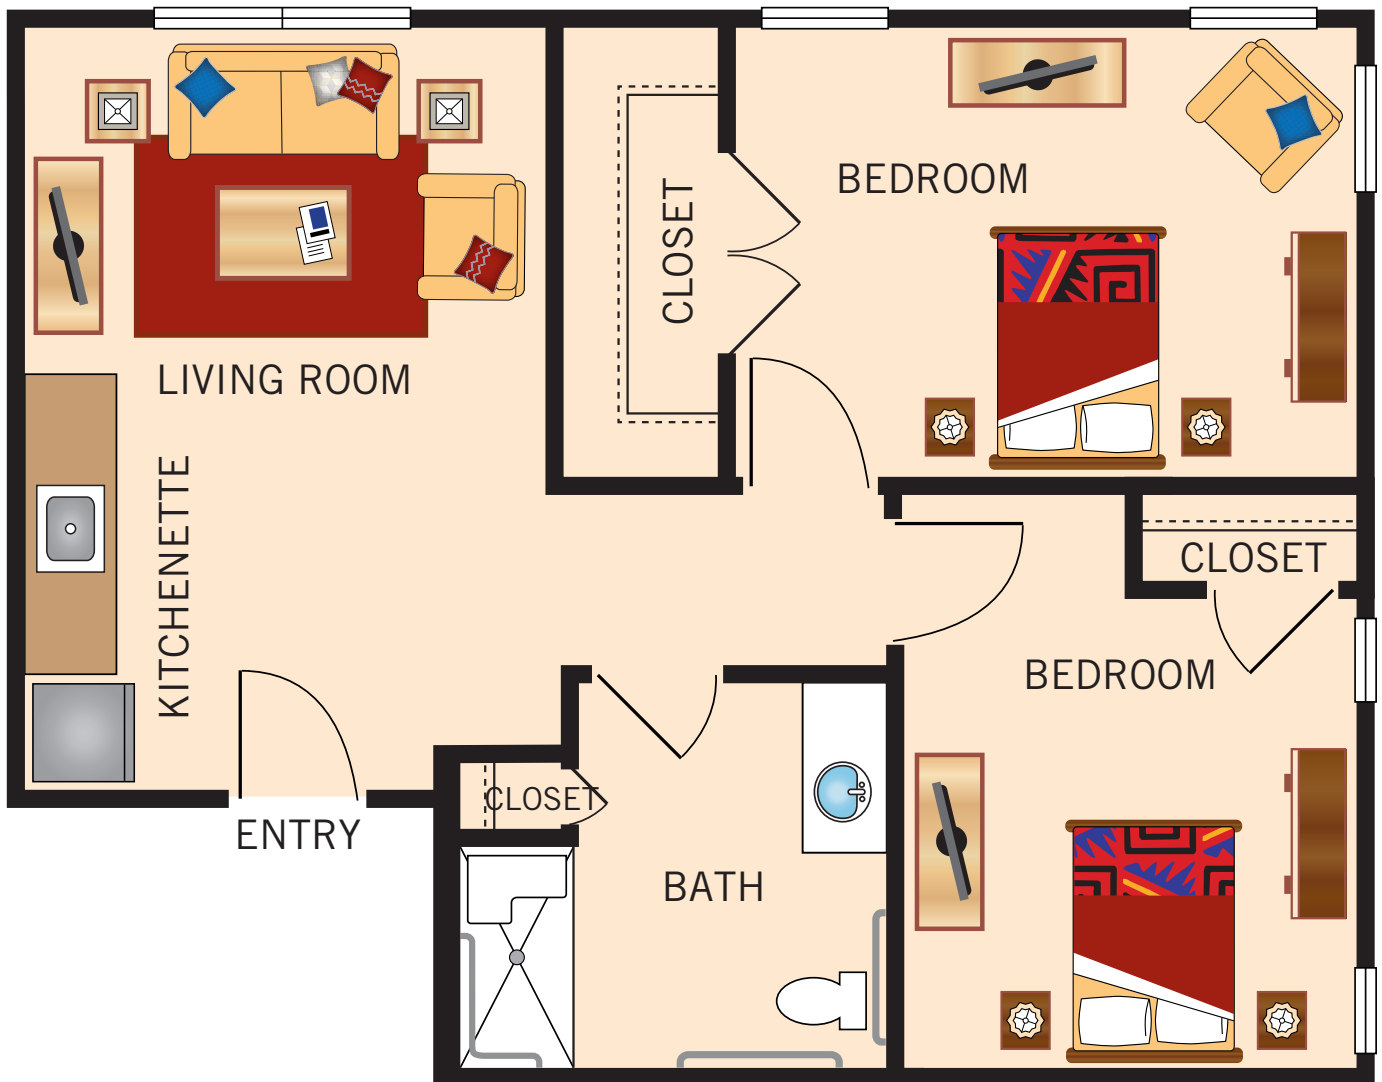

**PALMETTO**

Studio

371 Square Feet

Floor plans are not to scale and are shown for comparative purposes only.  
Actual apartment floor plans may have minor variations.

**LANTANA**

One Bedroom  
477 Square Feet

Floor plans are not to scale and are shown for comparative purposes only.  
Actual apartment floor plans may have minor variations.

**ESPERANZA**

Two Bedroom  
686 Square Feet

Floor plans are not to scale and are shown for comparative purposes only.  
Actual apartment floor plans may have minor variations.