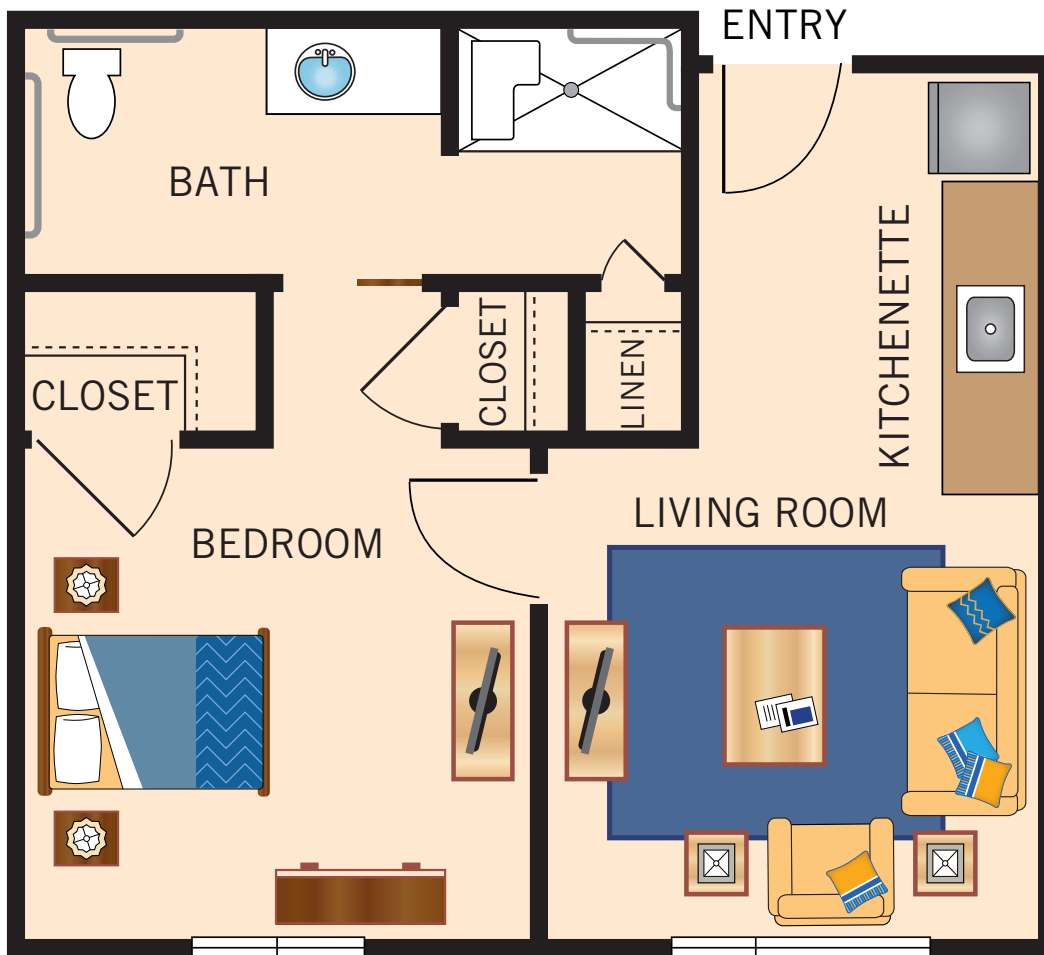

**PALMETTO**

Studio

371 Square Feet

Floor plans are not to scale and are shown for comparative purposes only.  
Actual apartment floor plans may have minor variations.

**LANTANA**

One Bedroom  
477 Square Feet

Floor plans are not to scale and are shown for comparative purposes only.  
Actual apartment floor plans may have minor variations.

**ESPERANZA**

Two Bedroom  
686 Square Feet

Floor plans are not to scale and are shown for comparative purposes only.  
Actual apartment floor plans may have minor variations.