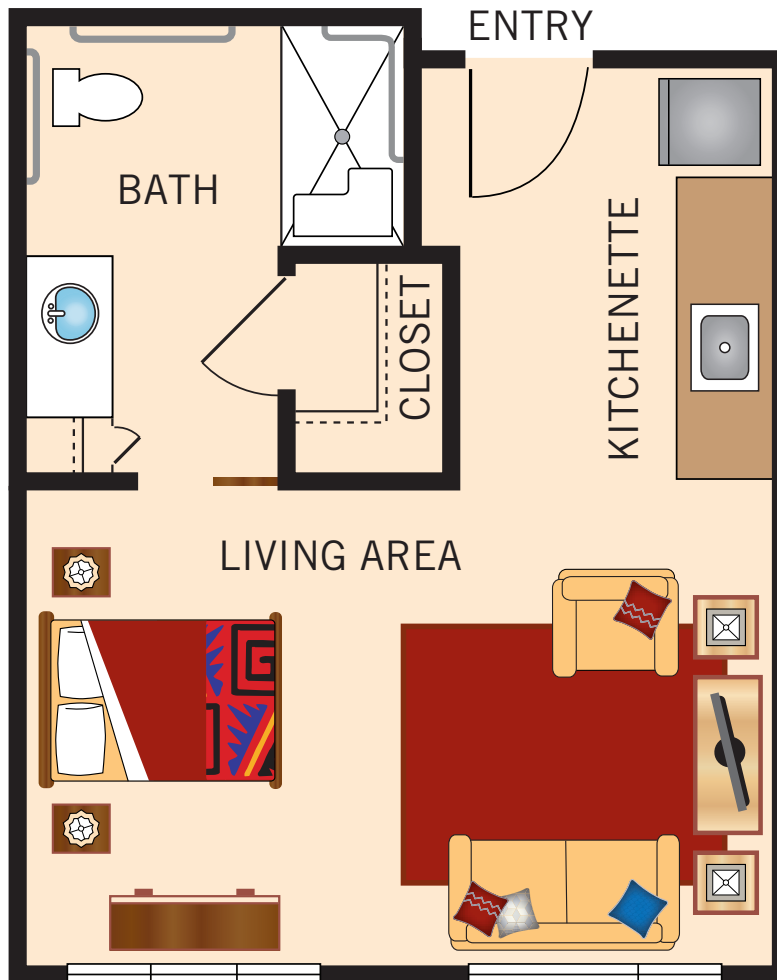

**PALMETTO**

Studio

371 Square Feet

Floor plans are not to scale and are shown for comparative purposes only.  
Actual apartment floor plans may have minor variations.

**LANTANA**

One Bedroom  
477 Square Feet

Floor plans are not to scale and are shown for comparative purposes only.  
Actual apartment floor plans may have minor variations.

**ESPERANZA**

Two Bedroom  
686 Square Feet

Floor plans are not to scale and are shown for comparative purposes only.  
Actual apartment floor plans may have minor variations.